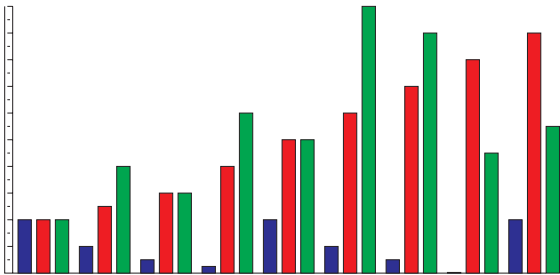

C.R.O.S.S.

C.R.O.S.S.

C.R.O.S.S.

The lazy brown dog bit
The lazy brown dog bit the quick red fox.
the quick red fox.

Lazy
lazy
dog

This page demonstrates some of the capabilities of the C.R.O.S.S. PDF and Lineart Engines.

First it shows rotation and translation of the C.R.O.S.S. logo.

Then the effects of skewx and skewy on the C.R.O.S.S. MICR font.

It shows lines drawn with various colours, line widths and dash patterns.

Circles drawn and then combined into polylines which are then filled.

Lastly it shows possible application of the lineart engine to generate graphs.