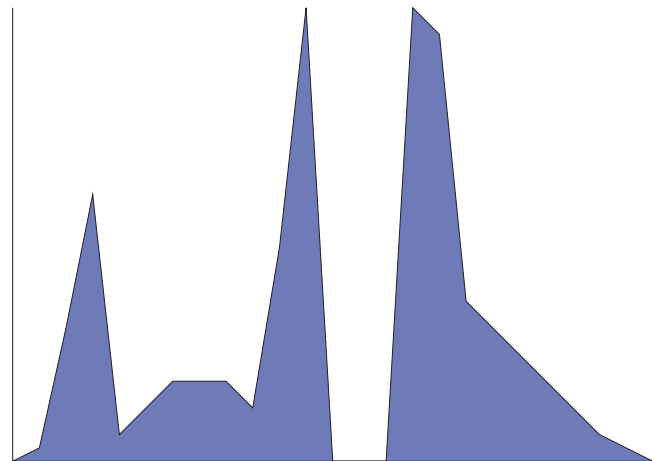

C.R.O.S.S.

C.R.O.S.S.

C.R.O.S.S.

The lazy brown dog bit
The lazy brown dog bit the quick red fox.
the quick red fox.

Lazy
lazy
dog

This page demonstrates some of the capabilities of the C.R.O.S.S. PDF and Lineart Engines.

First it shows rotation and translation of the C.R.O.S.S. logo.

Then the effects of skewx and skewy on the C.R.O.S.S. MICR font.

It shows lines drawn with various colours, line widths and dash patterns.

Circles drawn and then combined into polylines which are then filled.

Lastly it shows possible application of the lineart engine to generate graphs.